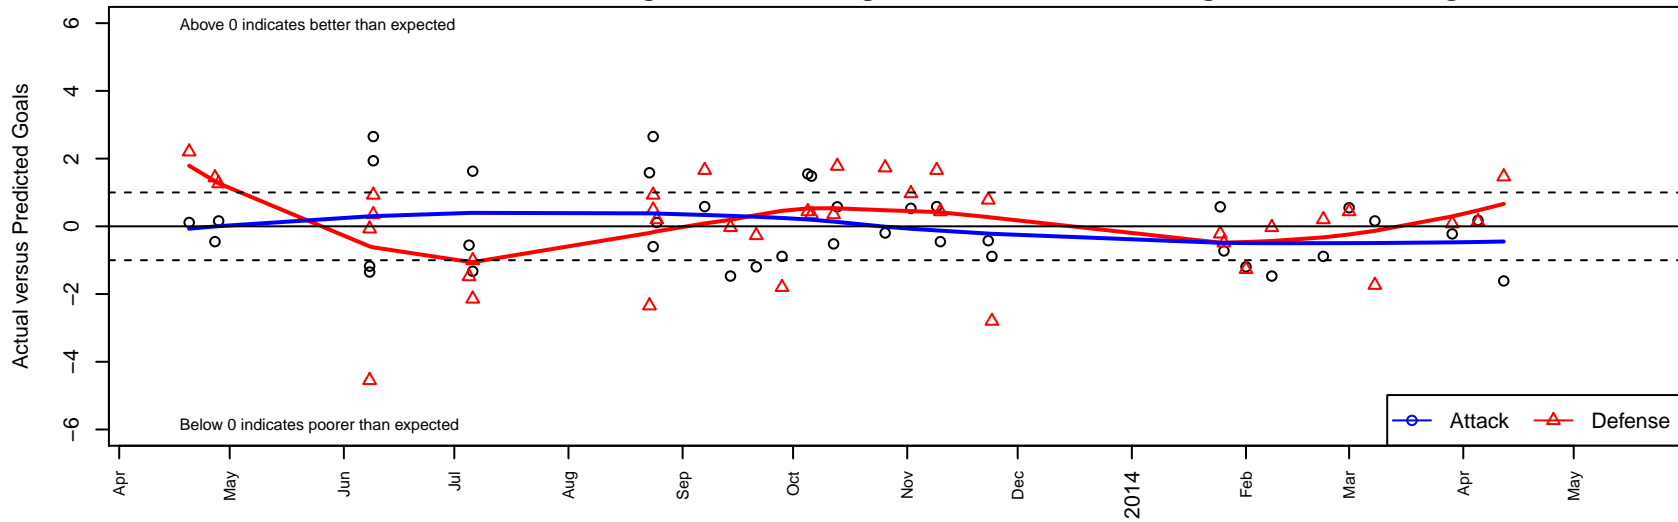

Eastside FC Blue B00
Dots are actual minus expected GF (blue circles) and GA (red triangles).
Blue line is smoothed change in attack strength. Red is smoothed change in defense strength.